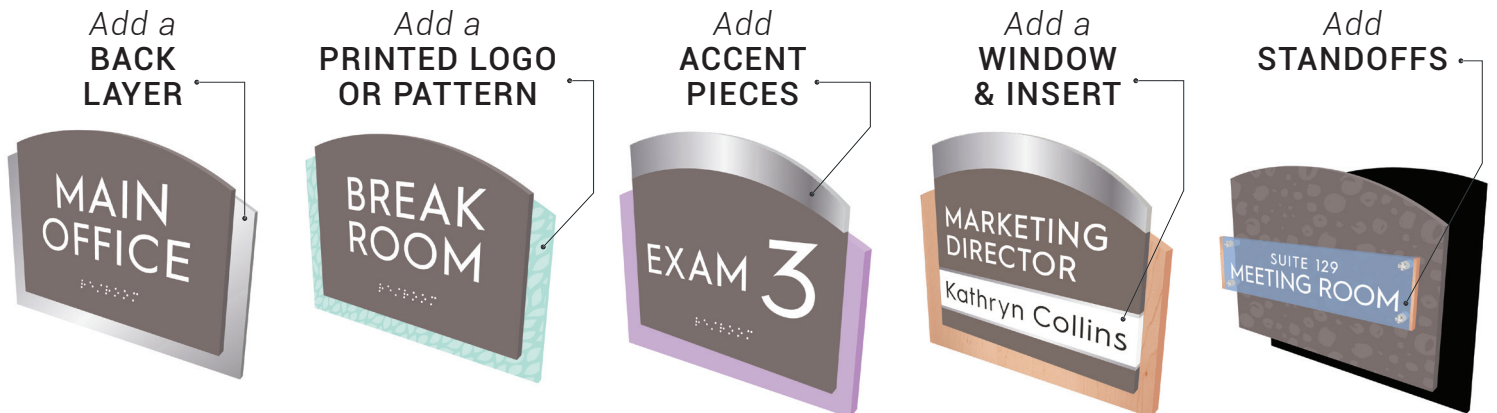

▶▶ INFORMATIONAL SIGNAGE

APPLIQUÉ SIGNS

In this process, laser-cut tactile letters, also known as “appliqué” are applied to the sign substrate with the corresponding insert braille beads.

FEATURES

- Traditional ADA Sign Solution
- Can be used on a variety of substrates

Shape OPTIONS

EXAMPLE Shape: Arch
Color: Taupe
Font: Futura
Copy Color: White

Special FEATURES

Window signs with replaceable paper inserts allows you to change names with ease.

We offer custom plastic, reverse engraved, brass engraved, ADA, layered, accented, stand-off, framed, window, and changeable message options for signs.

Want something unique? We customize! Speak with one of our consultants to help create the sign you're imagining today.

Choose YOUR OPTIONAL ENHANCEMENTS!

NEED SOME IDEAS? START WITH ONE OF OUR *layout* TEMPLATES