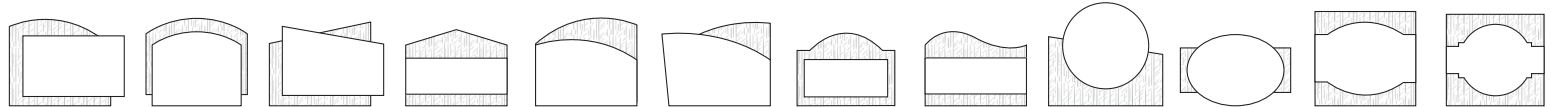

DOUBLE BACKER WITH PRINTED BACKGROUND