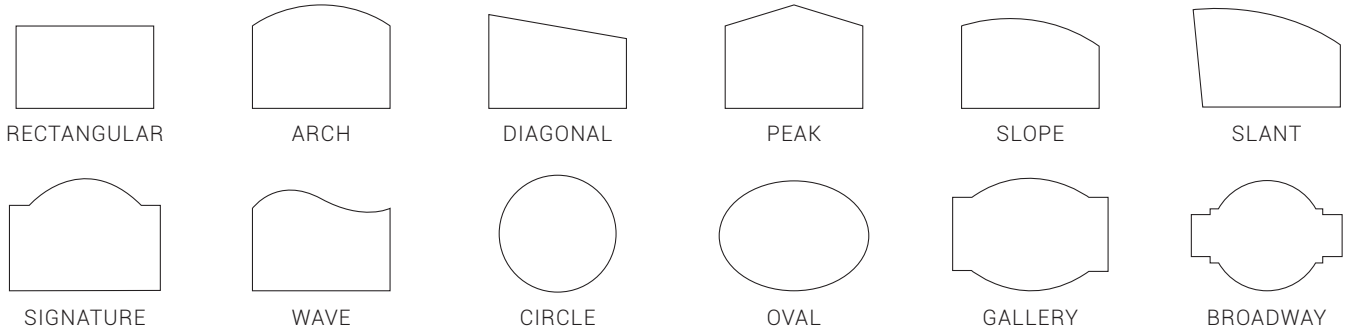

EXAMPLE Shape: Arch
Color: Taupe
Font: Futura
Copy Color: White